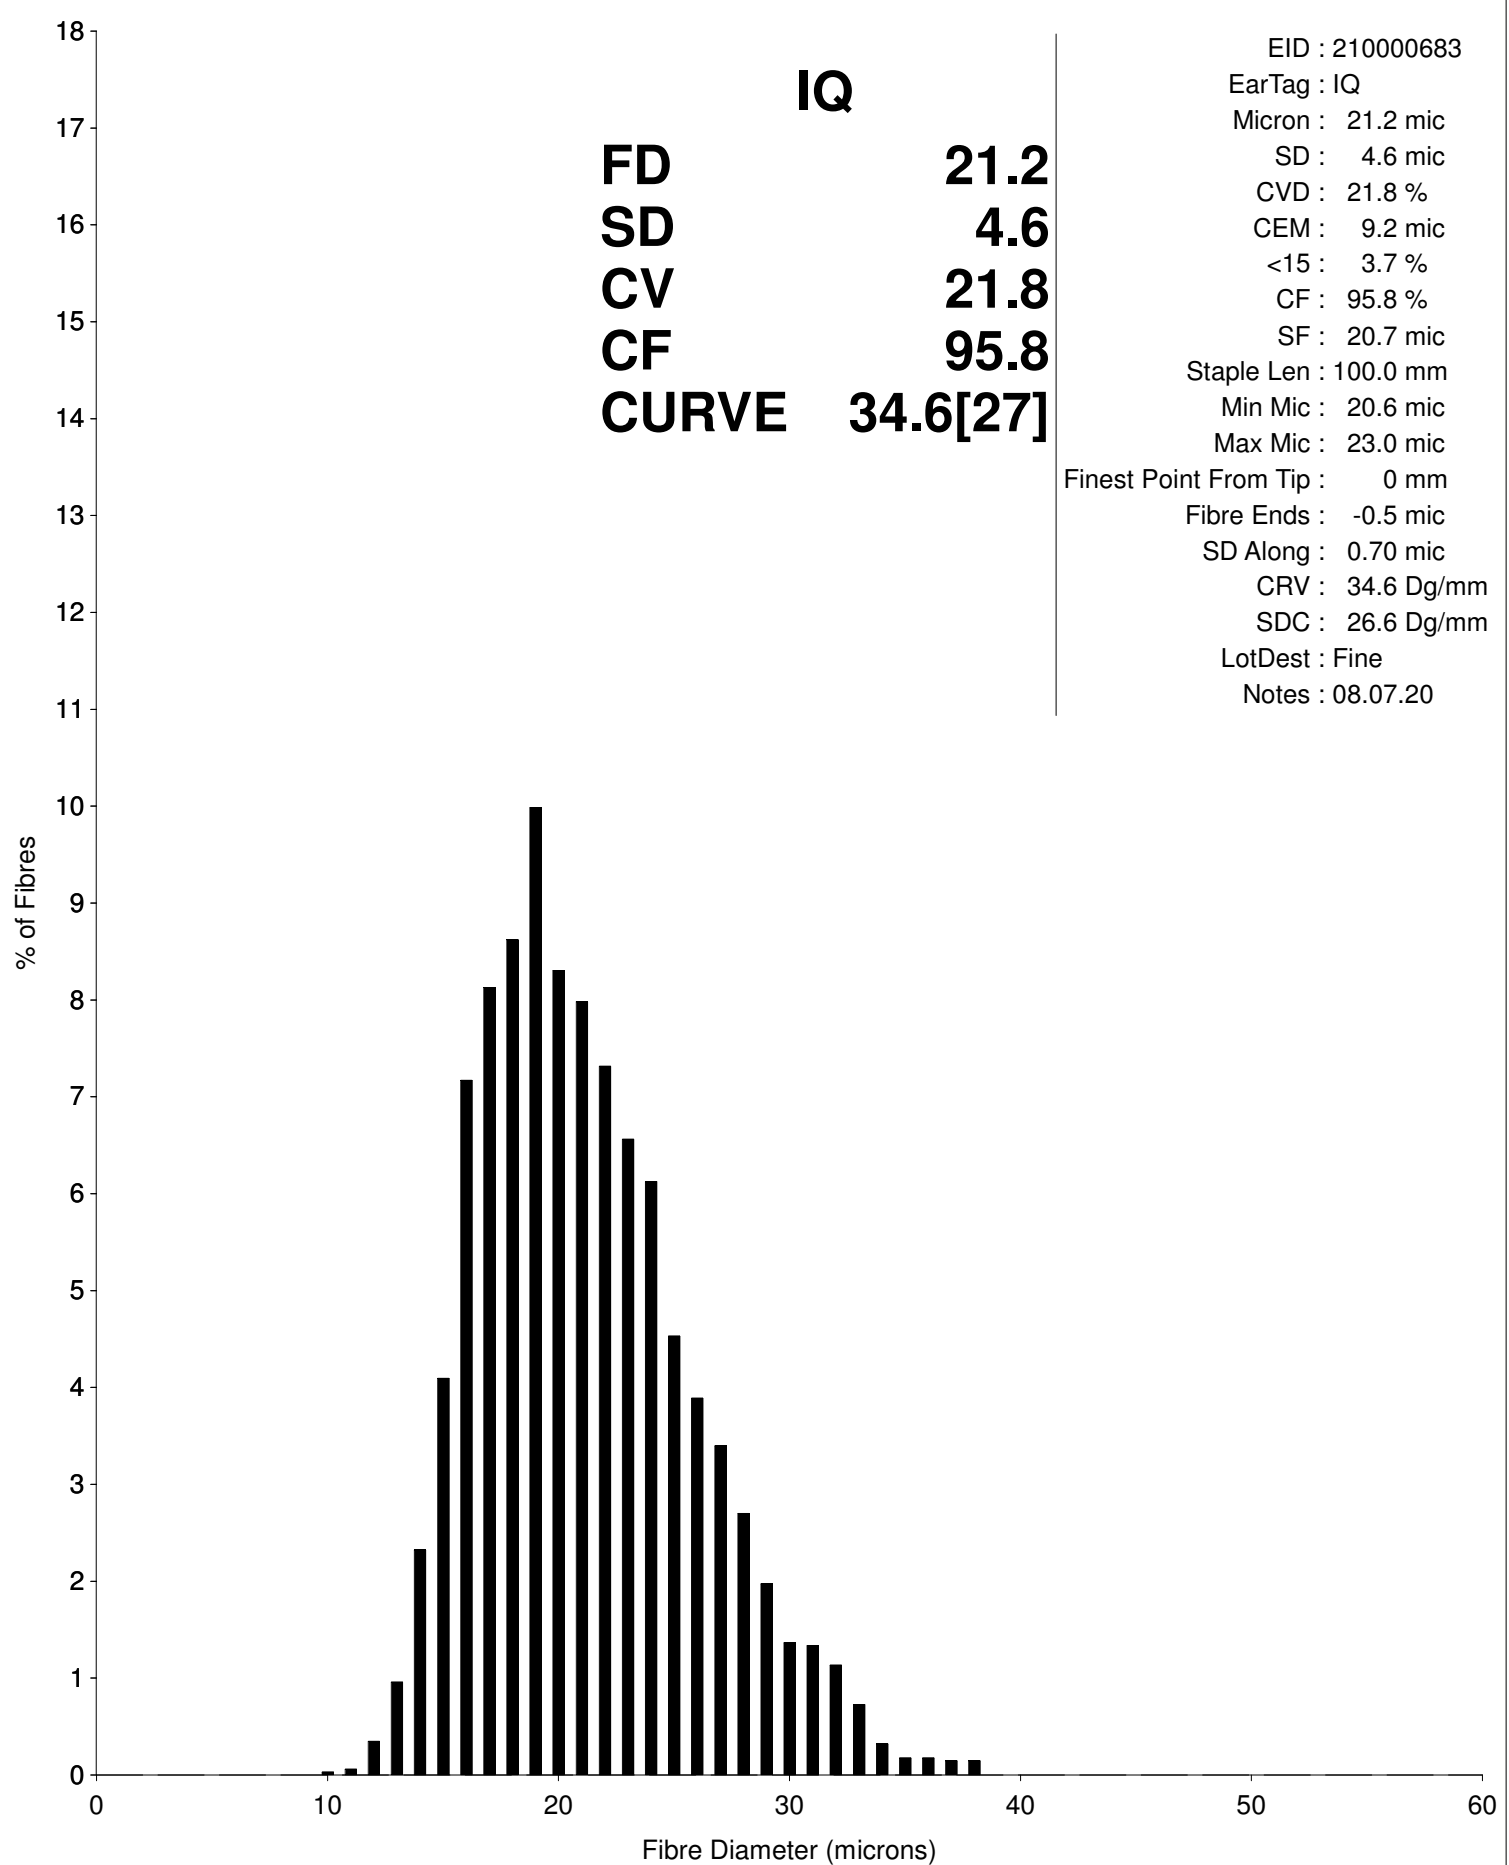

Job Details
OAZV

Reference: 0314 - 0314
Tested: Jun 09, 2025 -
Sep 11, 2025

OFDA 2000 REPORT : SORTED BY TAG
Certified Alpaca Testing - September 2025 (1Records)

EID : 2100006
EarTag : IQ
Micron : 21.2 mic
SD : 4.6 mic
CVD : 21.8 %
CEM : 9.2 mic
<15 : 3.7 %
CF : 95.8 %
SF : 20.7 mic
Staple Len : 100.0 mm
Min Mic : 20.6 mic
Max Mic : 23.0 mic
Finest Point From Tip : 0 mm
Fibre Ends : -0.5 mic
SD Along : 0.70 mic
CRV : 34.6 Dg/mm
SDC : 26.6 Dg/mm
LotDest : Fine
Notes : 08.07.20