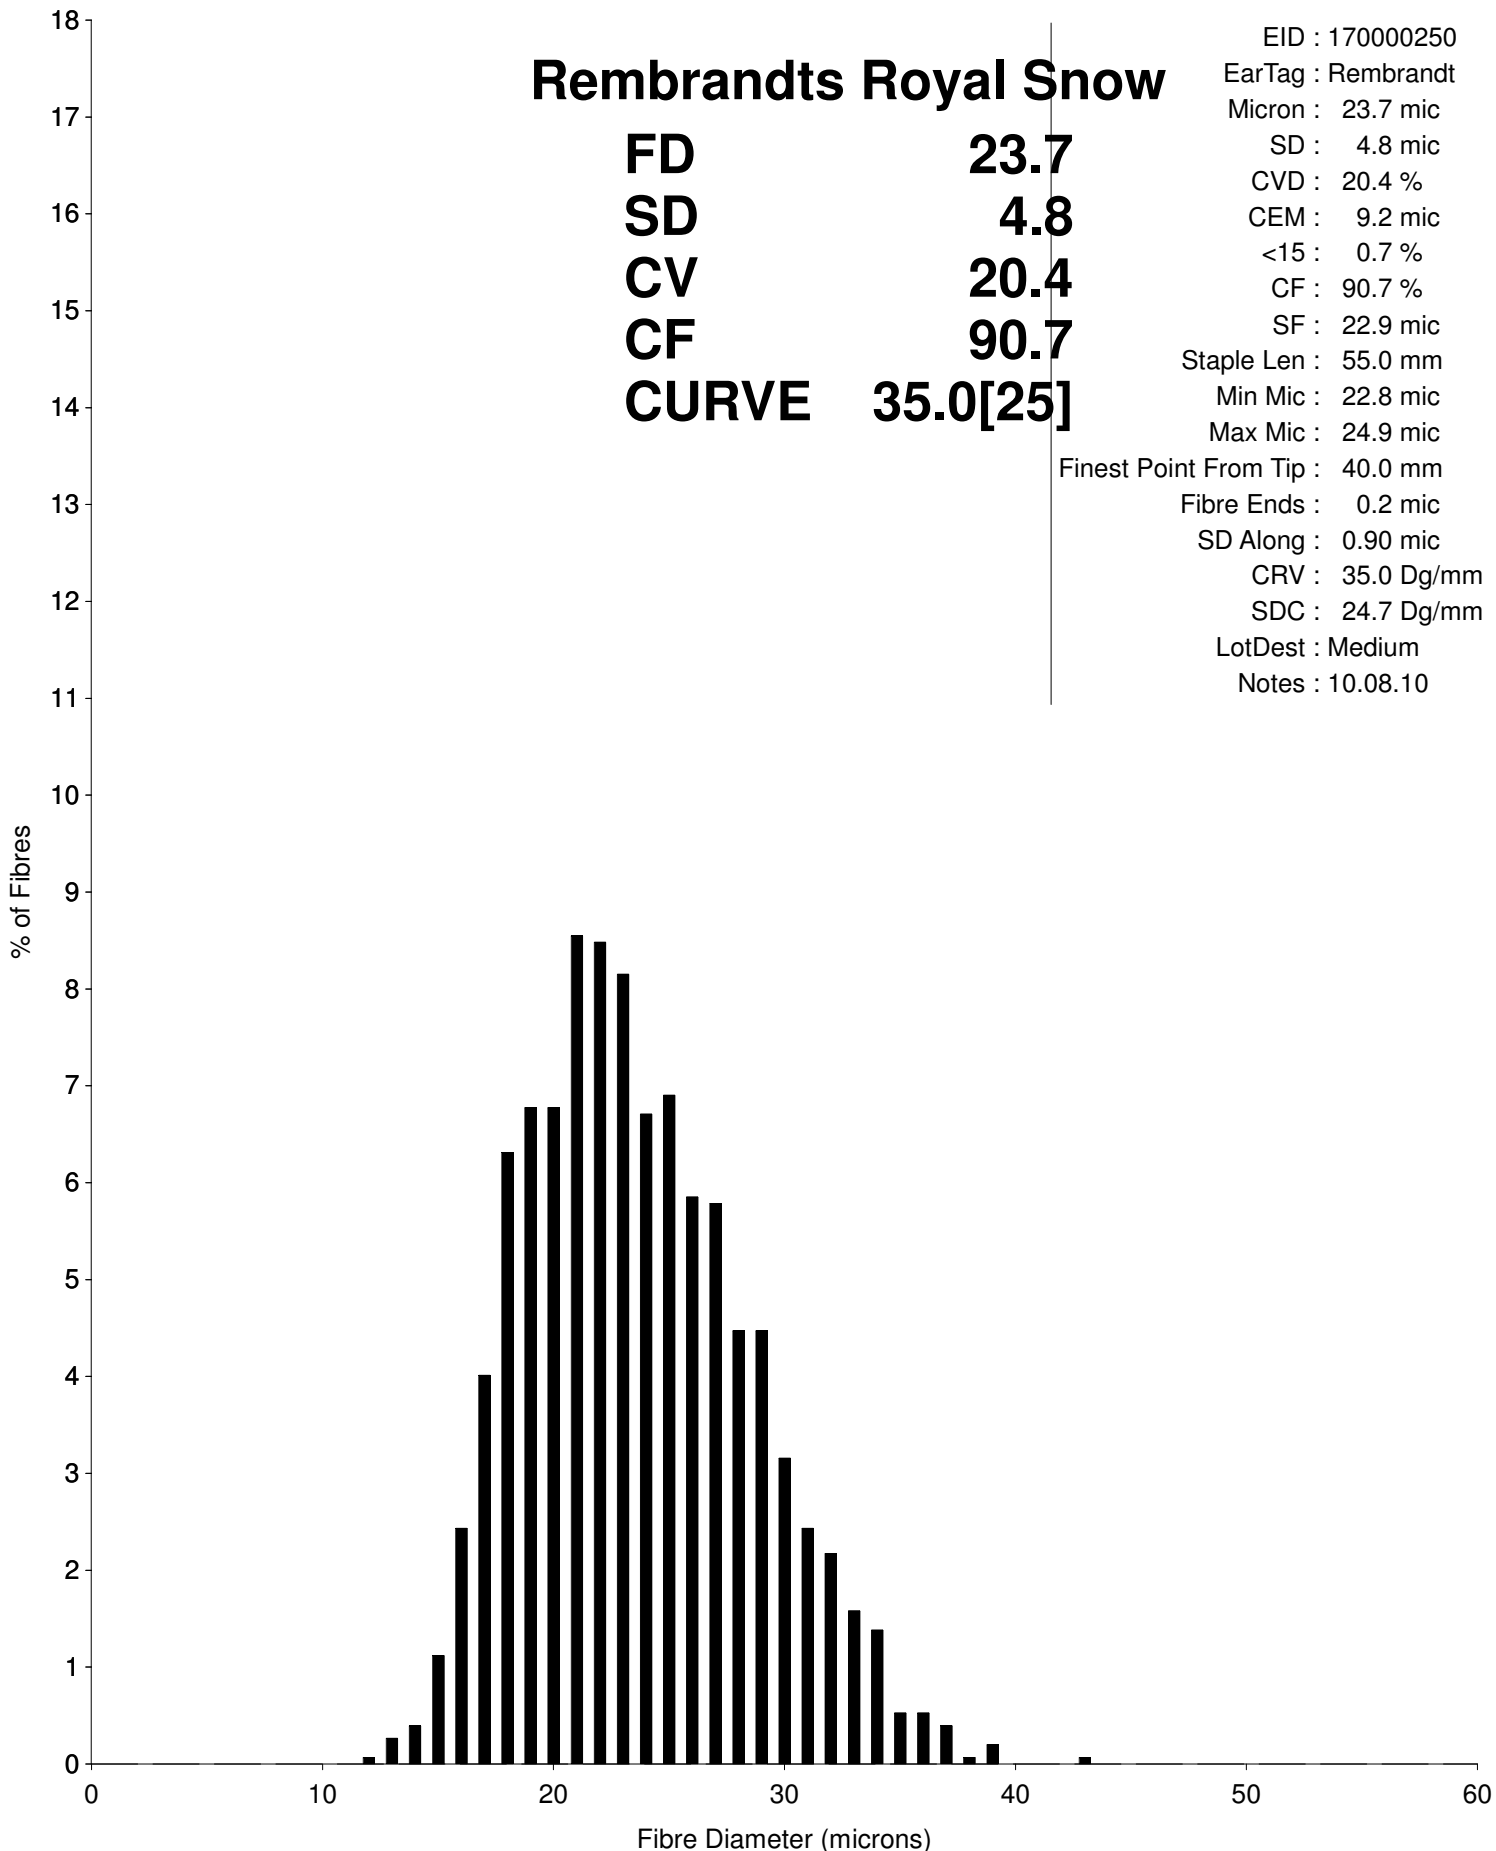

Job Details
 OAZV
 Reference: 0314 - 0314
 Tested: Jun 09, 2025 -
 Sep 11, 2025

Rembrandts Royal Snow

FD 23.7
SD 4.8
CV 20.4
CF 90.7
CURVE 35.0[25]

EID : 170000250
 EarTag : Rembrandt
 Micron : 23.7 mic
 SD : 4.8 mic
 CVD : 20.4 %
 CEM : 9.2 mic
 <15 : 0.7 %
 CF : 90.7 %
 SF : 22.9 mic
 Staple Len : 55.0 mm
 Min Mic : 22.8 mic
 Max Mic : 24.9 mic
 Finest Point From Tip : 40.0 mm
 Fibre Ends : 0.2 mic
 SD Along : 0.90 mic
 CRV : 35.0 Dg/mm
 SDC : 24.7 Dg/mm
 LotDest : Medium
 Notes : 10.08.10

OFDA 2000 REPORT : SORTED BY TAG
Certified Alpaca Testing - September 2025 (1Records)

EID : 1700002
EarTag : Rembran
Micron : 23.7 mic
SD : 4.8 mic
CVD : 20.4 %
CEM : 9.2 mic
<15 : 0.7 %
CF : 90.7 %
SF : 22.9 mic
Staple Len : 55.0 mm
Min Mic : 22.8 mic
Max Mic : 24.9 mic
Finest Point From Tip : 40.0 mm
Fibre Ends : 0.2 mic
SD Along : 0.90 mic
CRV : 35.0 Dg/mm
SDC : 24.7 Dg/mm
LotDest : Medium
Notes : 10.08.10