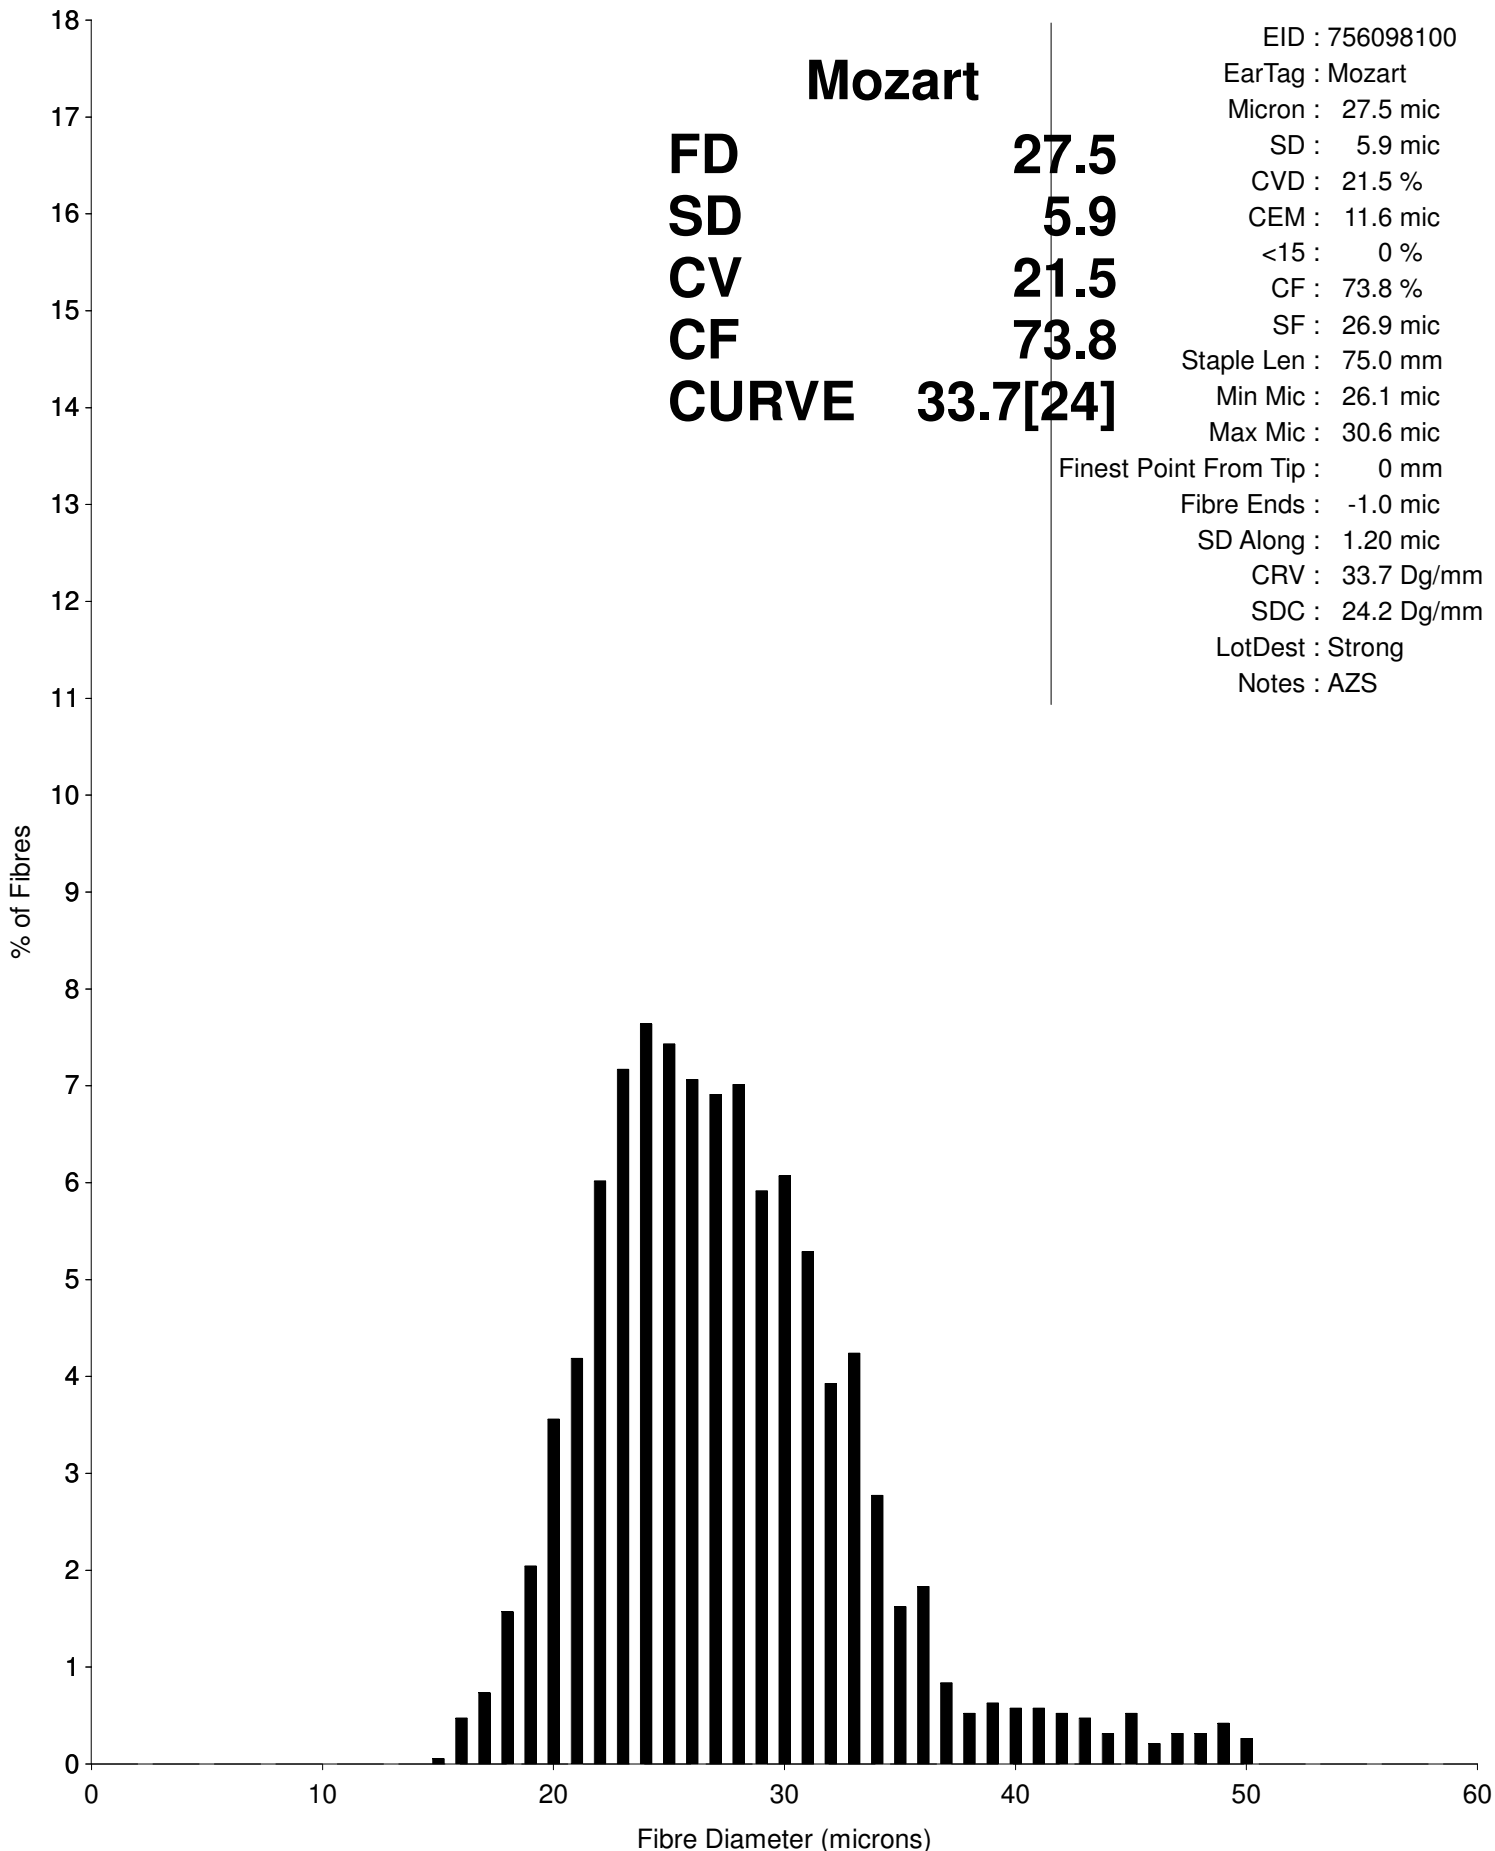

Job Details
 AOZV
 Reference: 0158 - 0158
 Tested: Jul 04, 2024

Mozart

FD 27.5
SD 5.9
CV 21.5
CF 73.8
CURVE 33.7[24]

EID : 756098100
 EarTag : Mozart
 Micron : 27.5 mic
 SD : 5.9 mic
 CVD : 21.5 %
 CEM : 11.6 mic
 <15 : 0 %
 CF : 73.8 %
 SF : 26.9 mic
 Staple Len : 75.0 mm
 Min Mic : 26.1 mic
 Max Mic : 30.6 mic
 Finest Point From Tip : 0 mm
 Fibre Ends : -1.0 mic
 SD Along : 1.20 mic
 CRV : 33.7 Dg/mm
 SDC : 24.2 Dg/mm
 LotDest : Strong
 Notes : AZS