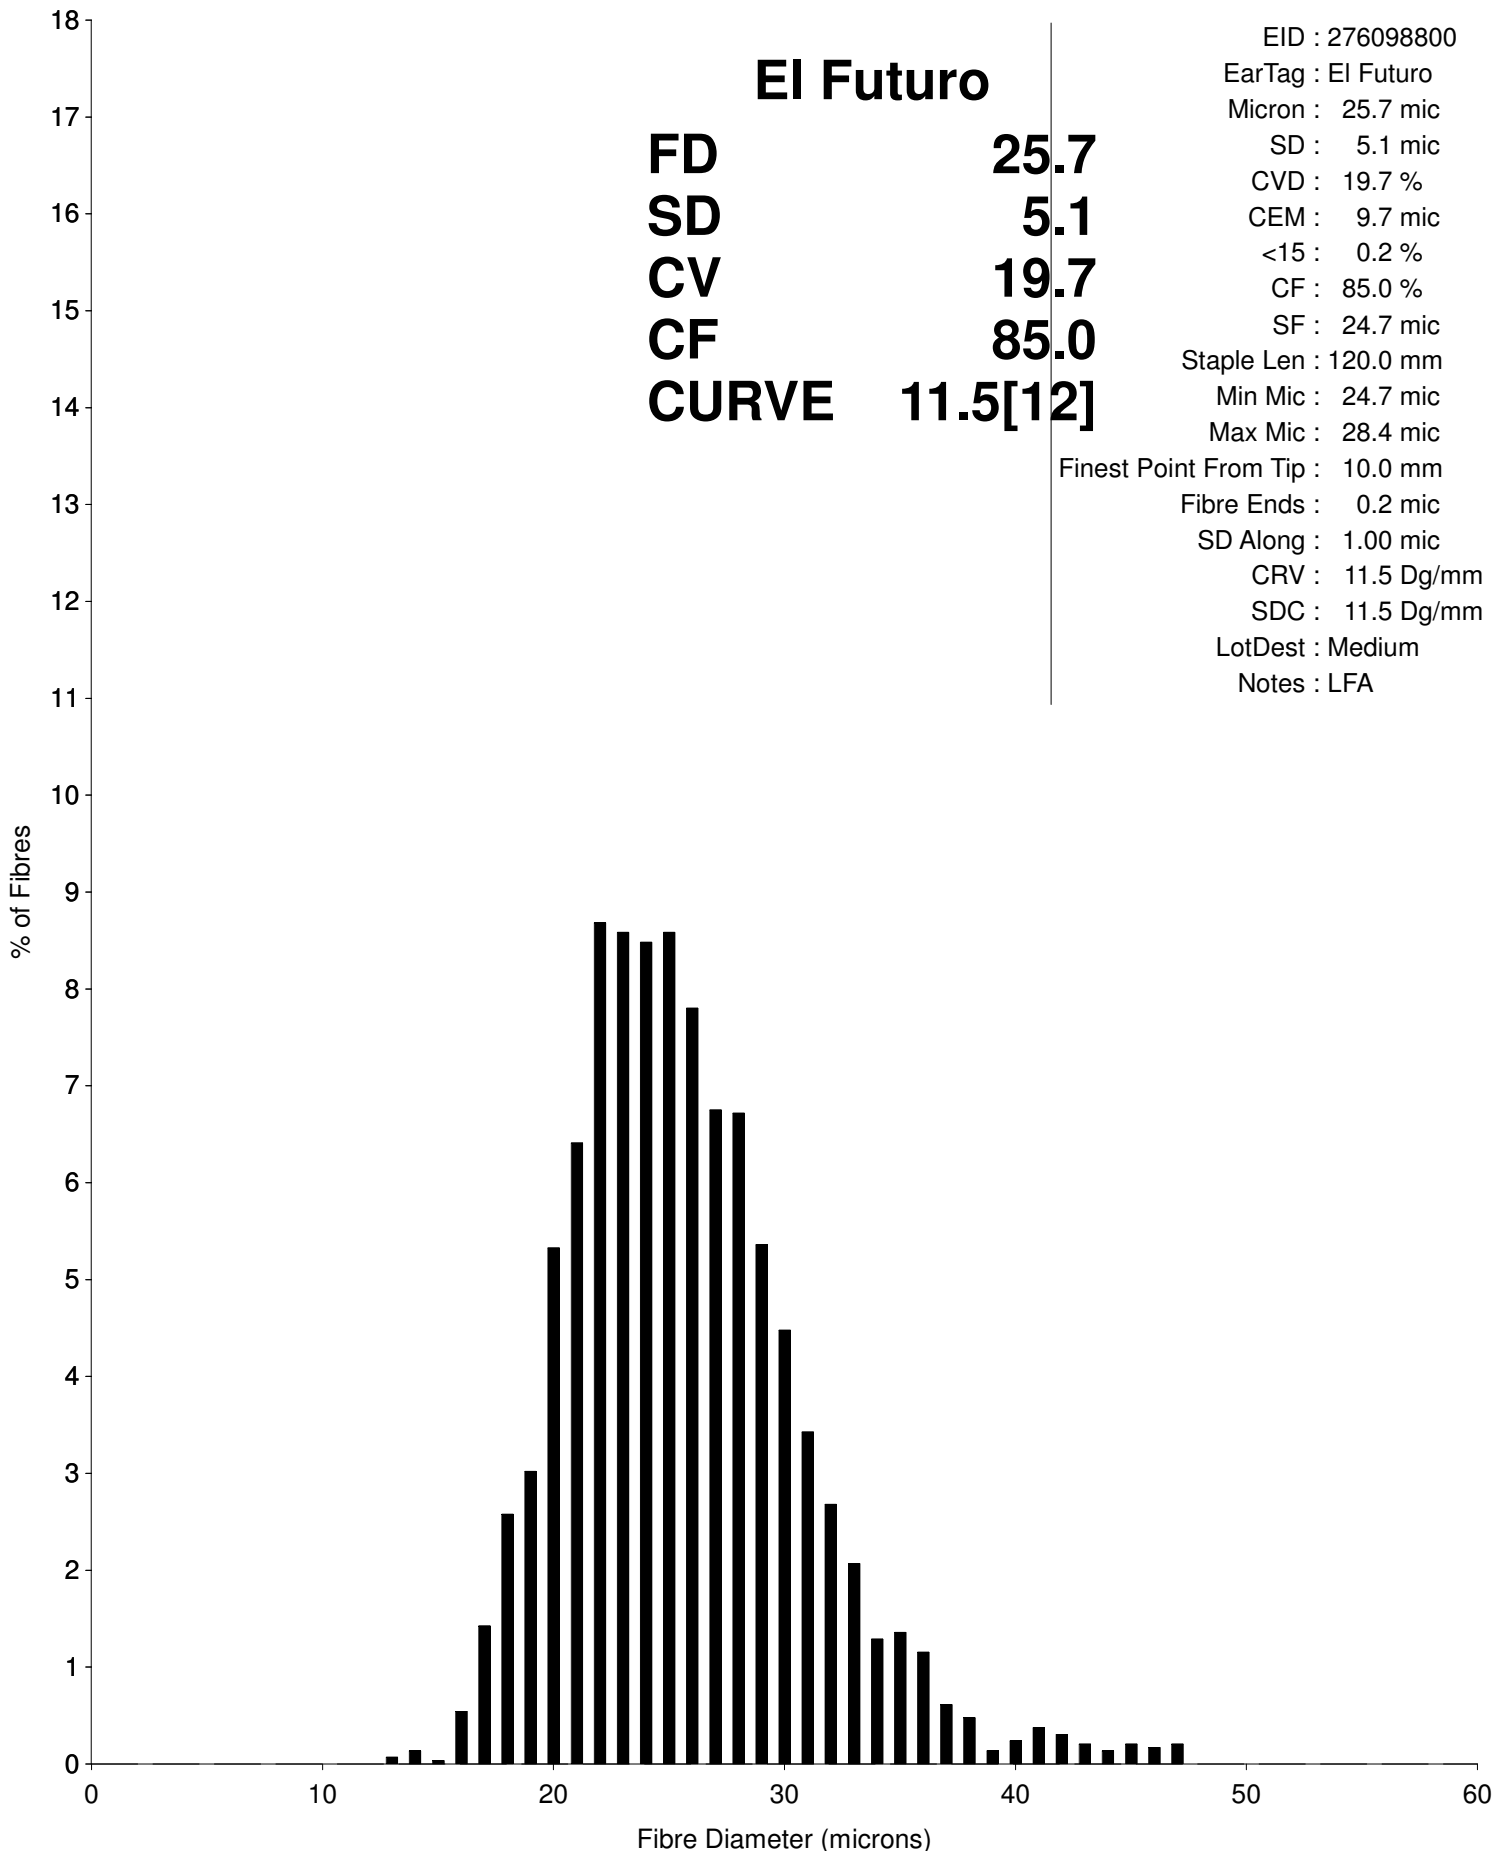

Job Details
 AOZV
 Reference: 0158 - 0158
 Tested: Apr 02, 2024 -
 Apr 03, 2024

El Futuro

FD 25.7
SD 5.1
CV 19.7
CF 85.0
CURVE 11.5[12]

EID : 276098800
 EarTag : El Futuro
 Micron : 25.7 mic
 SD : 5.1 mic
 CVD : 19.7 %
 CEM : 9.7 mic
 <15 : 0.2 %
 CF : 85.0 %
 SF : 24.7 mic
 Staple Len : 120.0 mm
 Min Mic : 24.7 mic
 Max Mic : 28.4 mic
 Finest Point From Tip : 10.0 mm
 Fibre Ends : 0.2 mic
 SD Along : 1.00 mic
 CRV : 11.5 Dg/mm
 SDC : 11.5 Dg/mm
 LotDest : Medium
 Notes : LFA