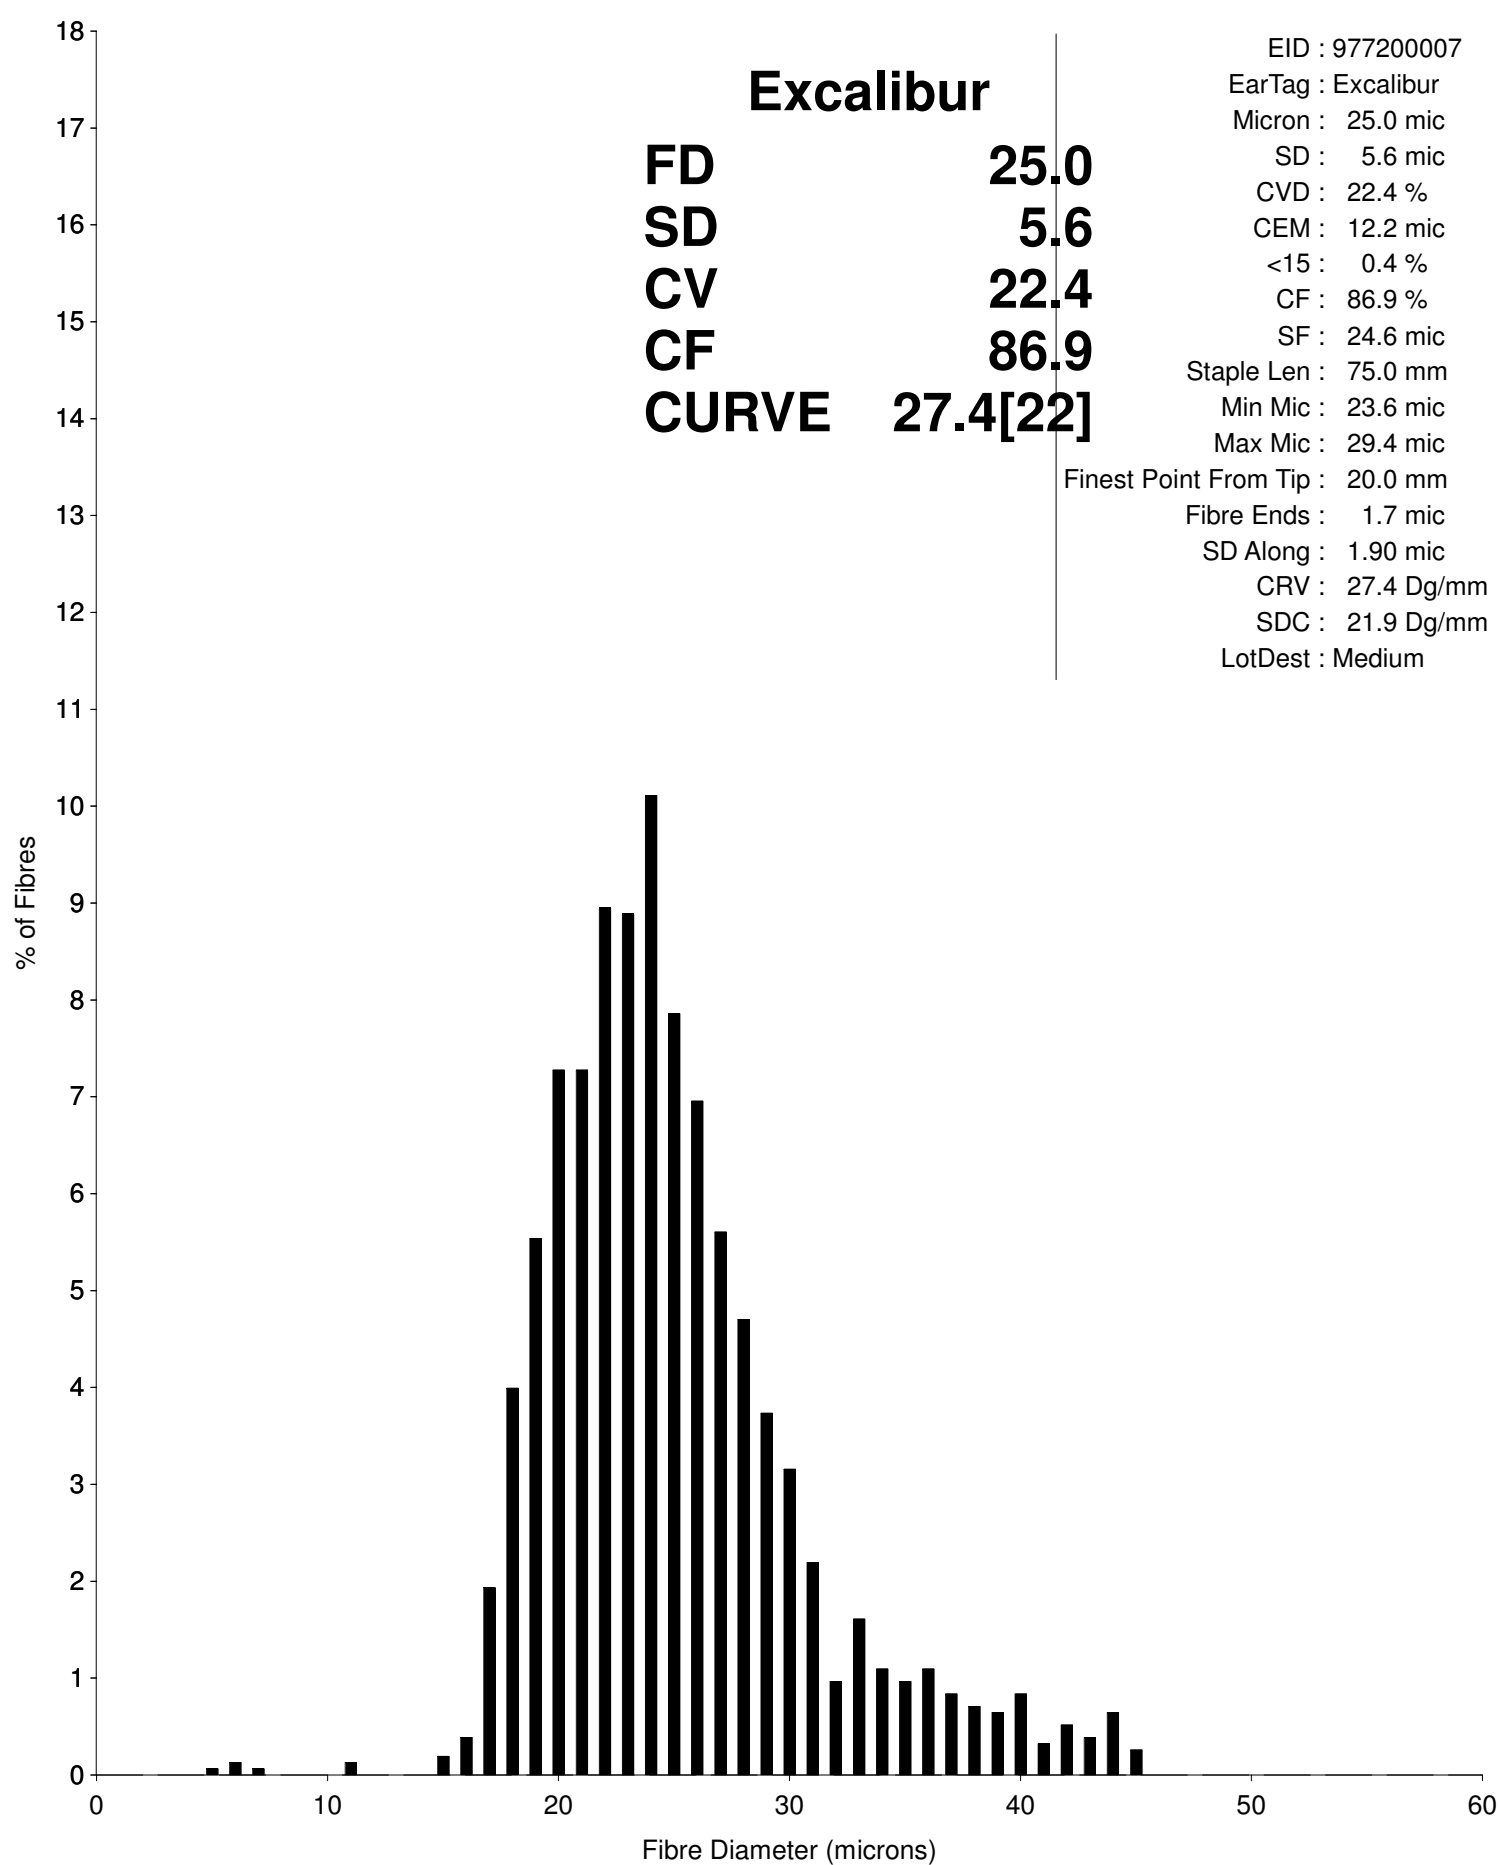

Job Details
OAZV

Reference: 0314 - 0314
Tested: Aug 10, 2023 -
Aug 20, 2023

OFDA 2000 REPORT
Certified Alpaca Testing - Aug 2023 (1Records)

EID : 9772000
EarTag : Excalibur
Micron : 25.0 mic
SD : 5.6 mic
CVD : 22.4 %
CEM : 12.2 mic
<15 : 0.4 %
CF : 86.9 %
SF : 24.6 mic
Staple Len : 75.0 mm
Min Mic : 23.6 mic
Max Mic : 29.4 mic
Finest Point From Tip : 20.0 mm
Fibre Ends : 1.7 mic
SD Along : 1.90 mic
CRV : 27.4 Dg/mm
SDC : 21.9 Dg/mm
LotDest : Medium