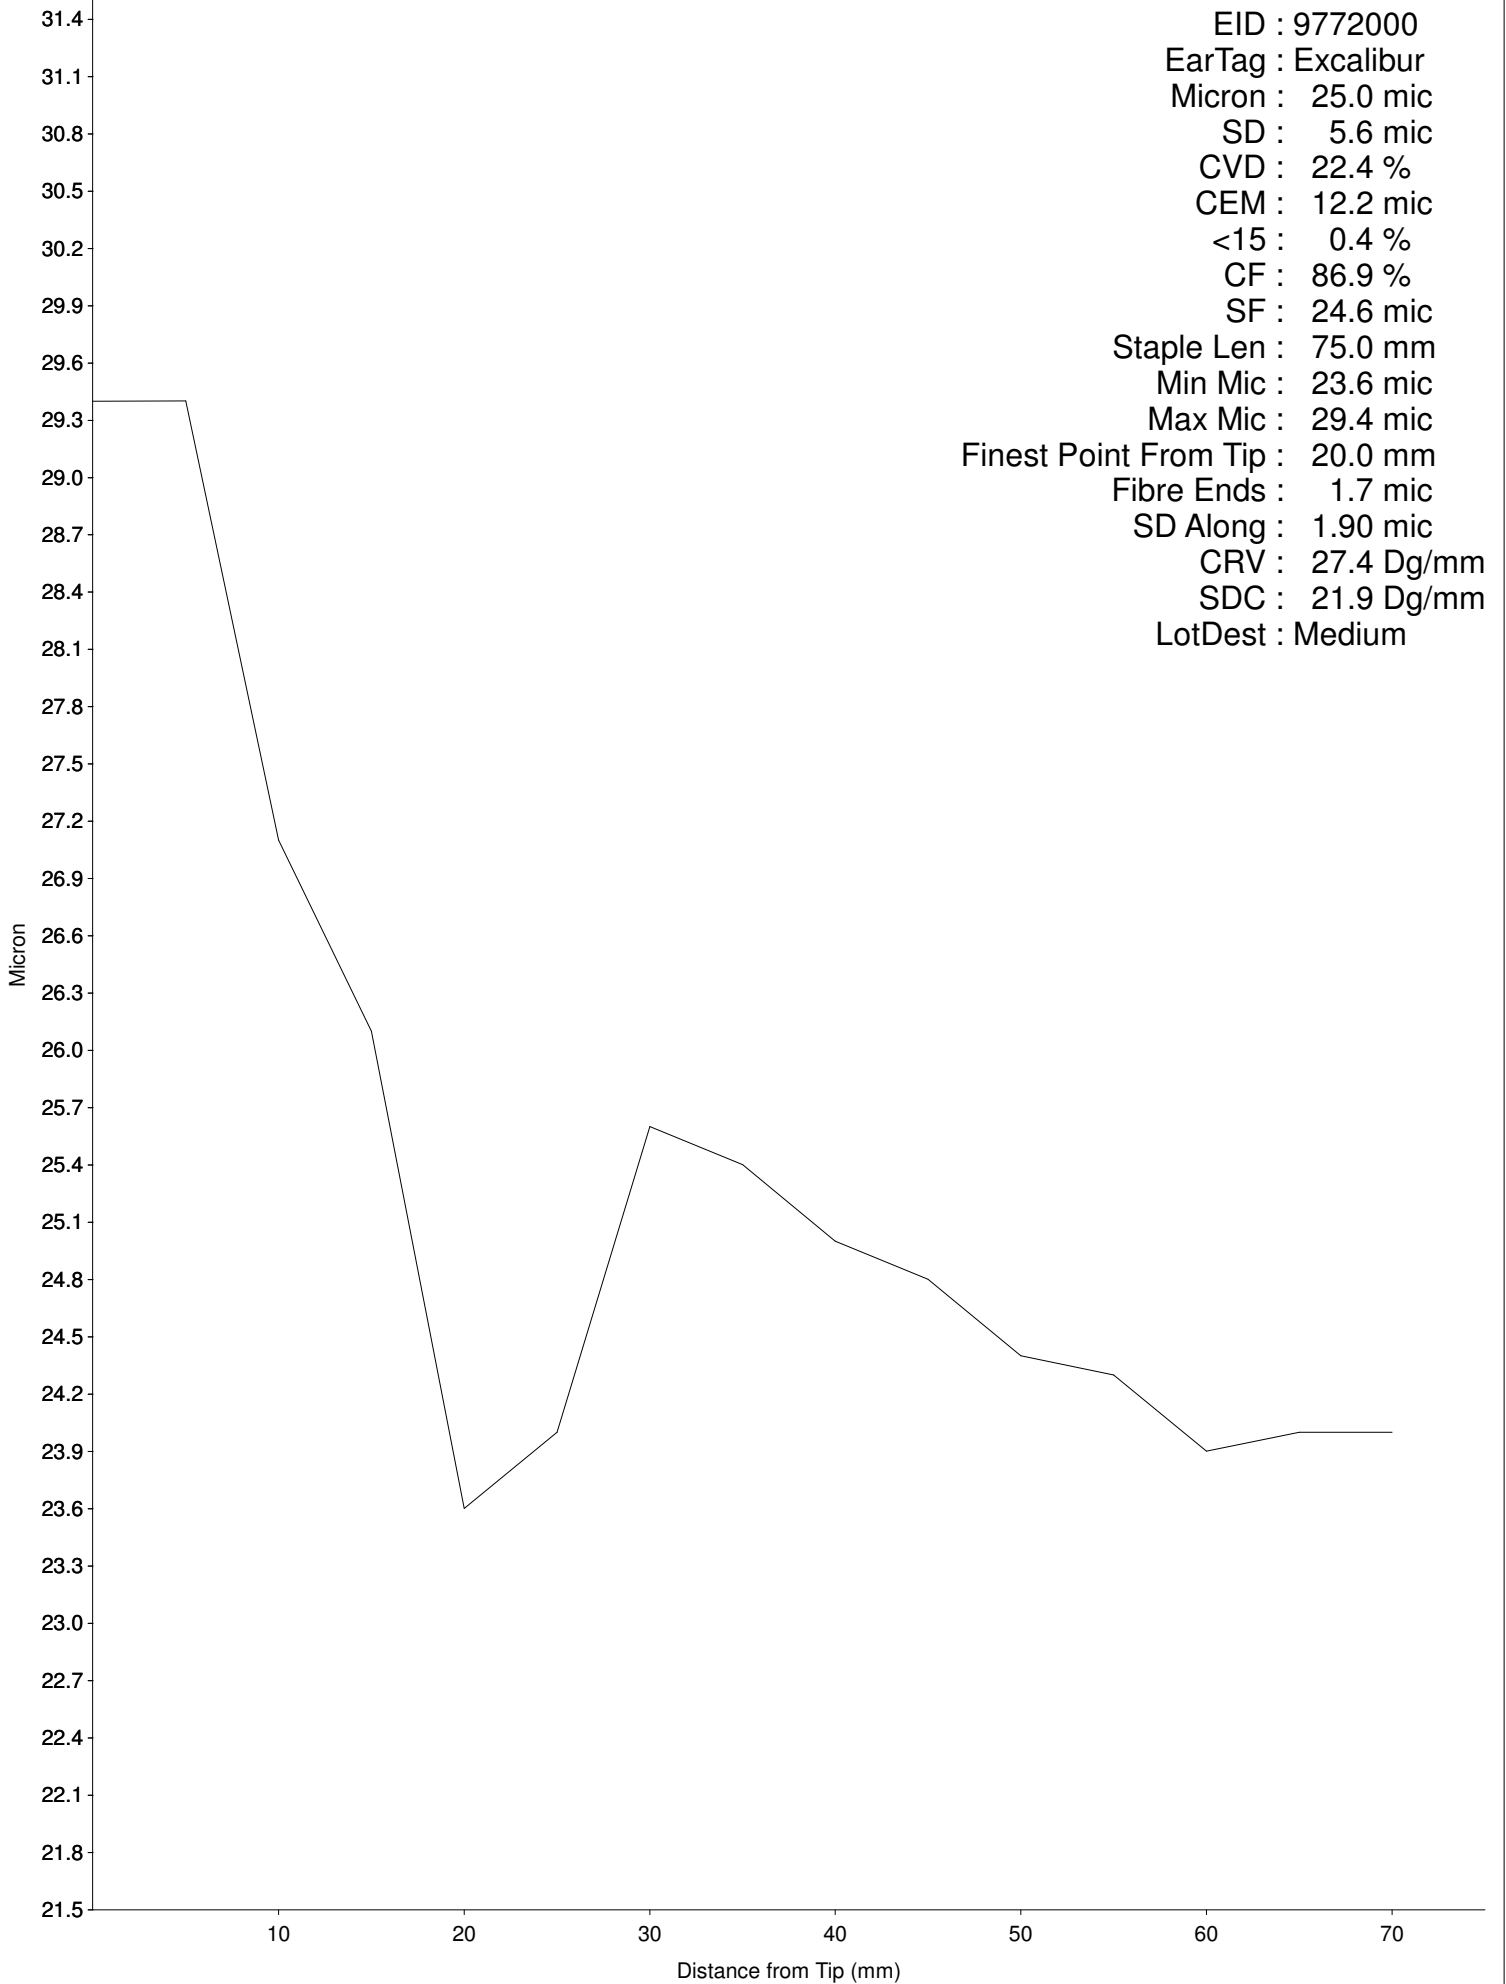

Job Details
OAZV

Reference: 0314 - 0314
Tested: Aug 10, 2023 -
Aug 20, 2023

OFDA 2000 REPORT
Certified Alpaca Testing - Aug 2023 (1Records)

EID : 9772000
EarTag : Excalibur
Micron : 25.0 mic
SD : 5.6 mic
CVD : 22.4 %
CEM : 12.2 mic
<15 : 0.4 %
CF : 86.9 %
SF : 24.6 mic
Staple Len : 75.0 mm
Min Mic : 23.6 mic
Max Mic : 29.4 mic
Finest Point From Tip : 20.0 mm
Fibre Ends : 1.7 mic
SD Along : 1.90 mic
CRV : 27.4 Dg/mm
SDC : 21.9 Dg/mm
LotDest : Medium