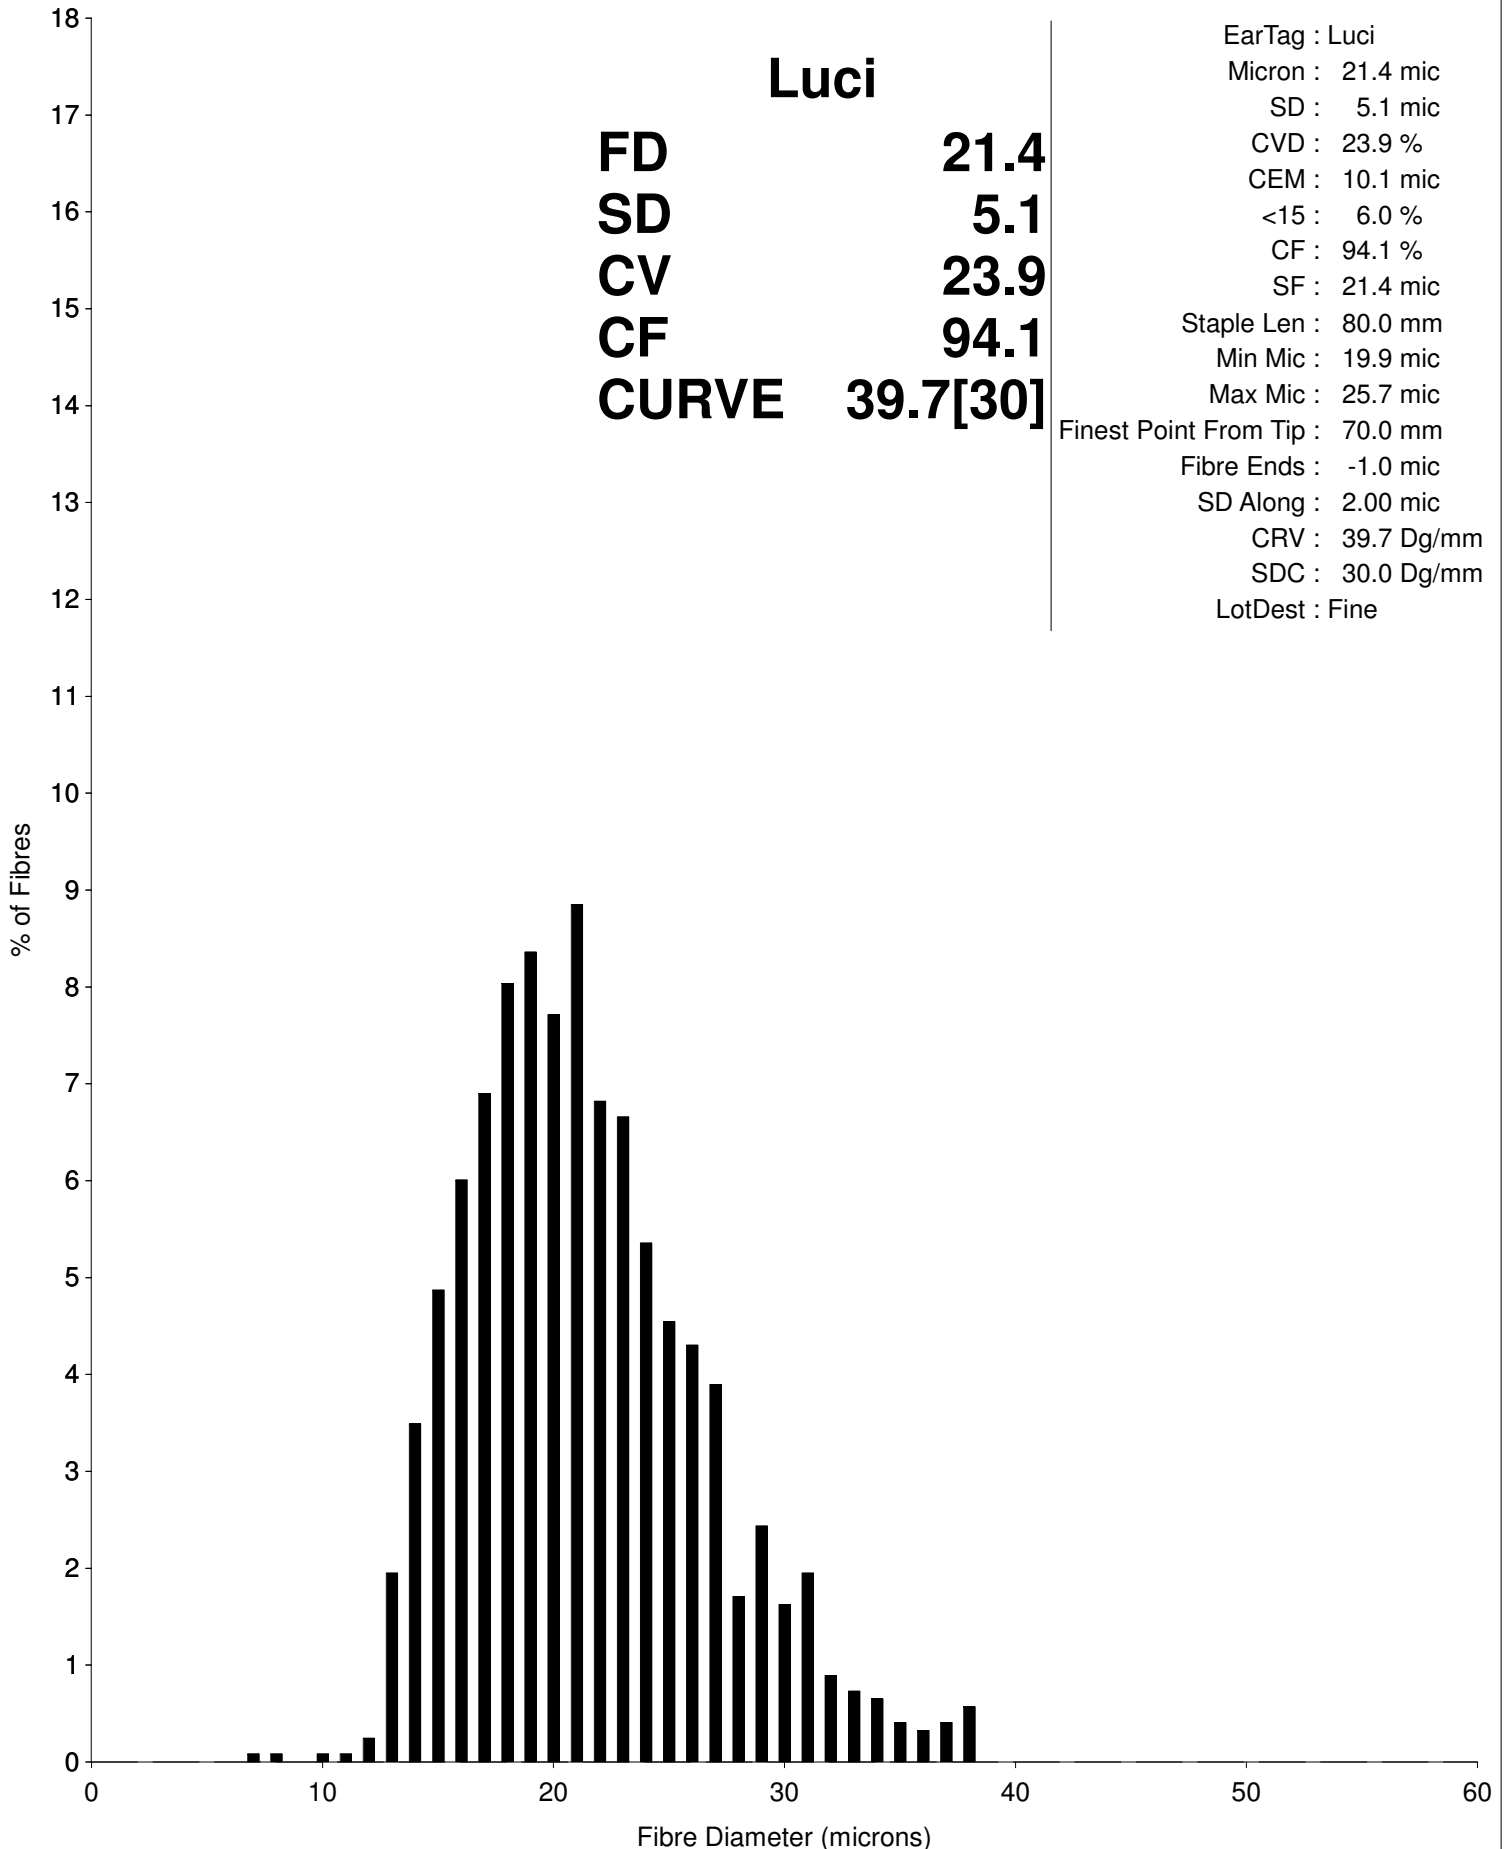

Job Details
OAZV

Reference: 0314 - 0314
Tested: Aug 10, 2023 -
Aug 11, 2023

Luci

FD	21.4
SD	5.1
CV	23.9
CF	94.1
CURVE	39.7[30]

EarTag : Luci
 Micron : 21.4 mic
 SD : 5.1 mic
 CVD : 23.9 %
 CEM : 10.1 mic
 <15 : 6.0 %
 CF : 94.1 %
 SF : 21.4 mic
 Staple Len : 80.0 mm
 Min Mic : 19.9 mic
 Max Mic : 25.7 mic
 Finest Point From Tip : 70.0 mm
 Fibre Ends : -1.0 mic
 SD Along : 2.00 mic
 CRV : 39.7 Dg/mm
 SDC : 30.0 Dg/mm
 LotDest : Fine