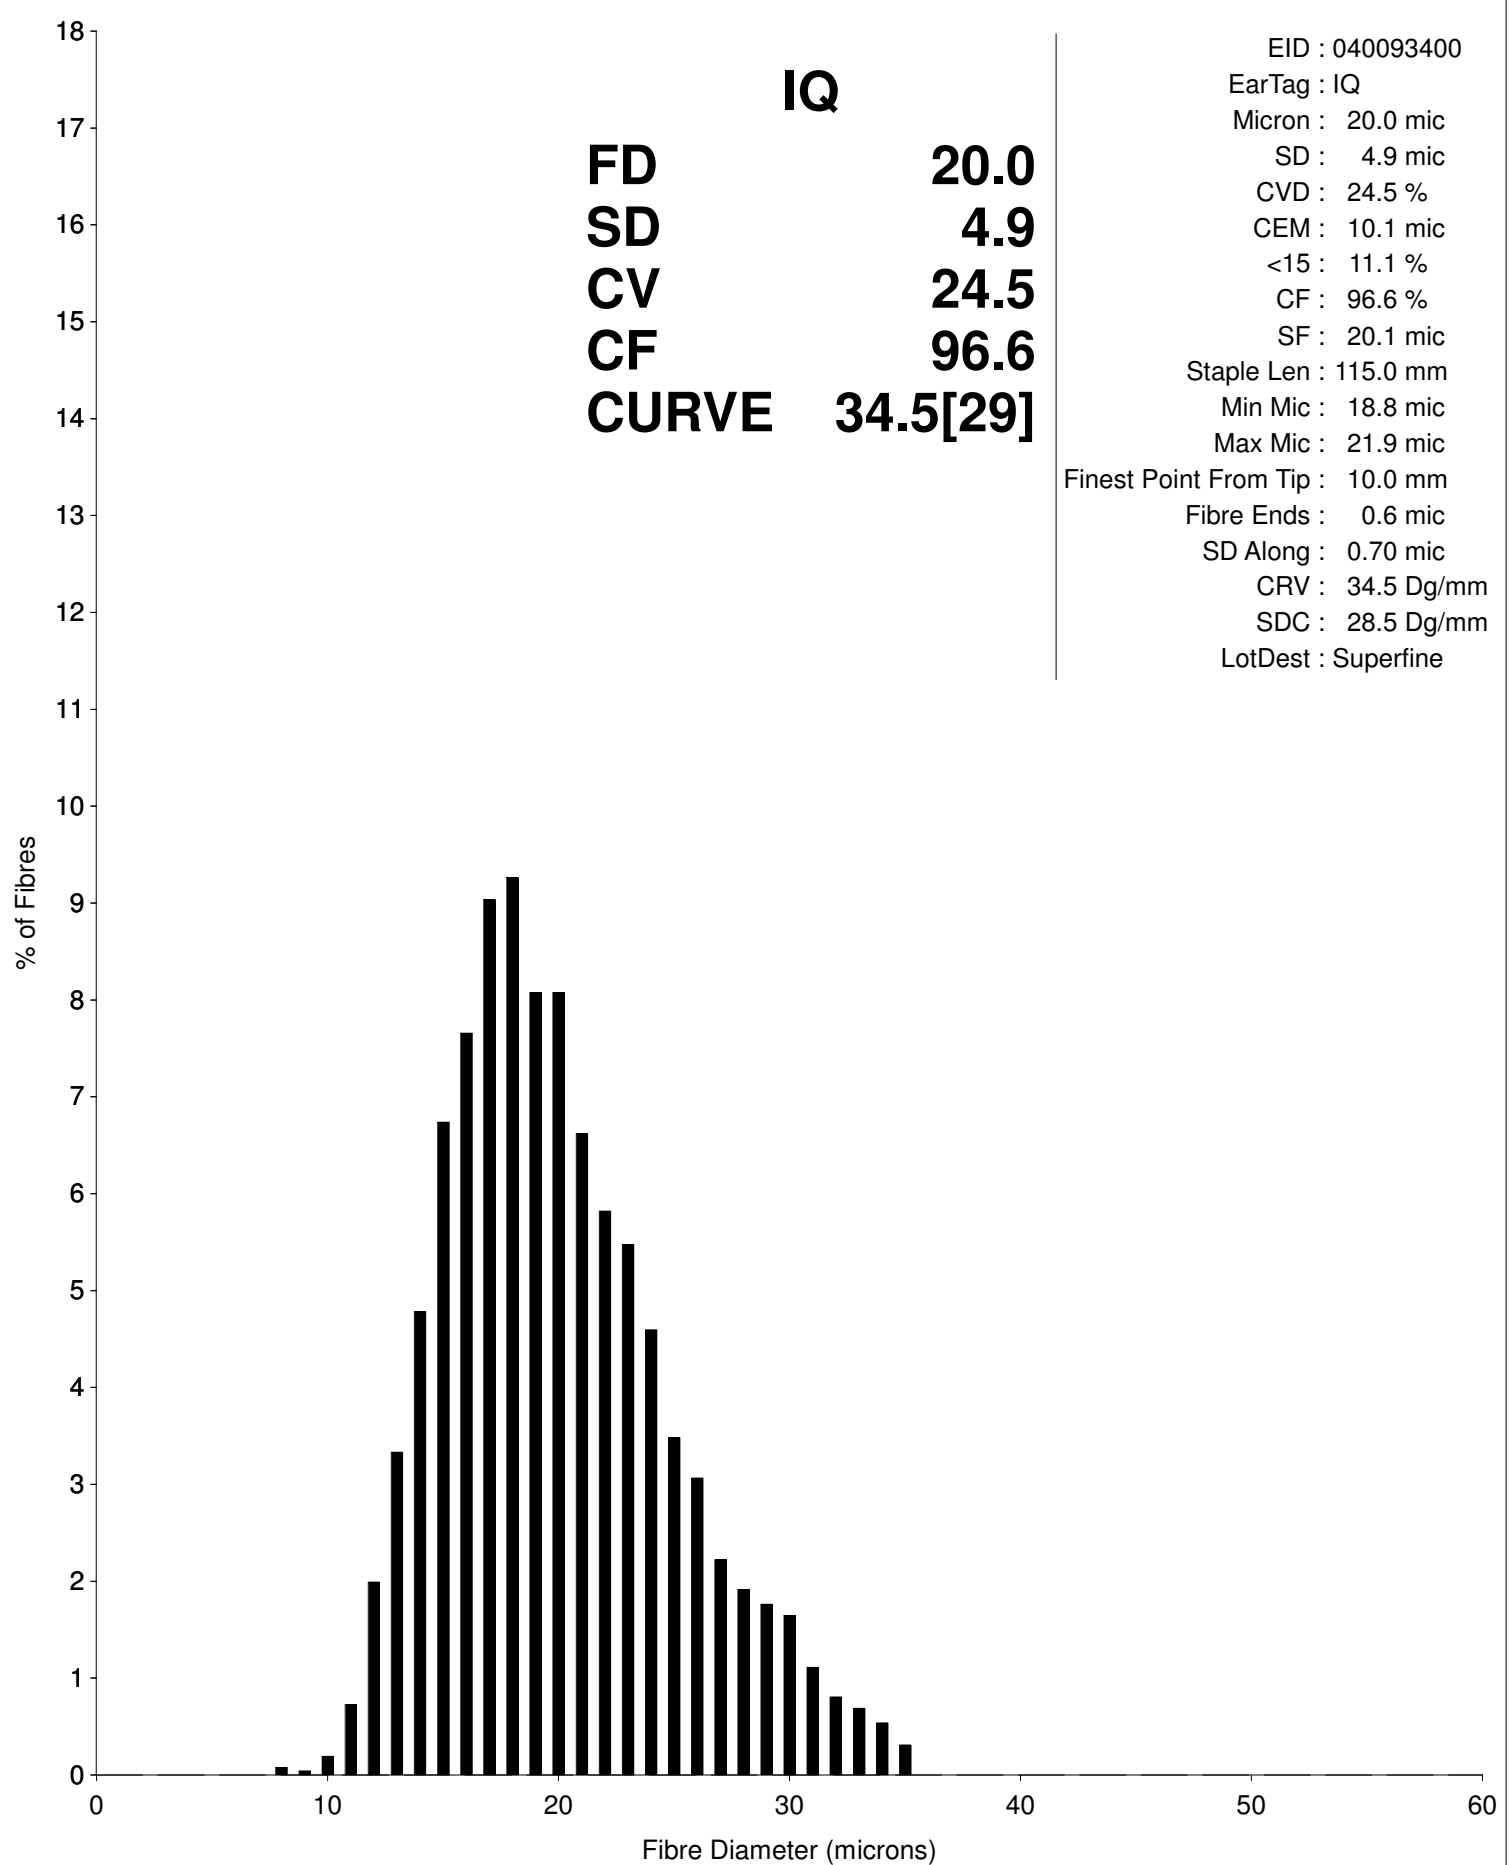

Job Details
OAZV

Reference: 0314 - 0314
Tested: Aug 10, 2023 -
Sep 09, 2023

OFDA 2000 REPORT
Certified Alpaca Testing - Aug 2023 (1Records)

EID : 0400934
EarTag : IQ
Micron : 20.0 mic
SD : 4.9 mic
CVD : 24.5 %
CEM : 10.1 mic
<15 : 11.1 %
CF : 96.6 %
SF : 20.1 mic
Staple Len : 115.0 mm
Min Mic : 18.8 mic
Max Mic : 21.9 mic
Finest Point From Tip : 10.0 mm
Fibre Ends : 0.6 mic
SD Along : 0.70 mic
CRV : 34.5 Dg/mm
SDC : 28.5 Dg/mm
LotDest : Superfin