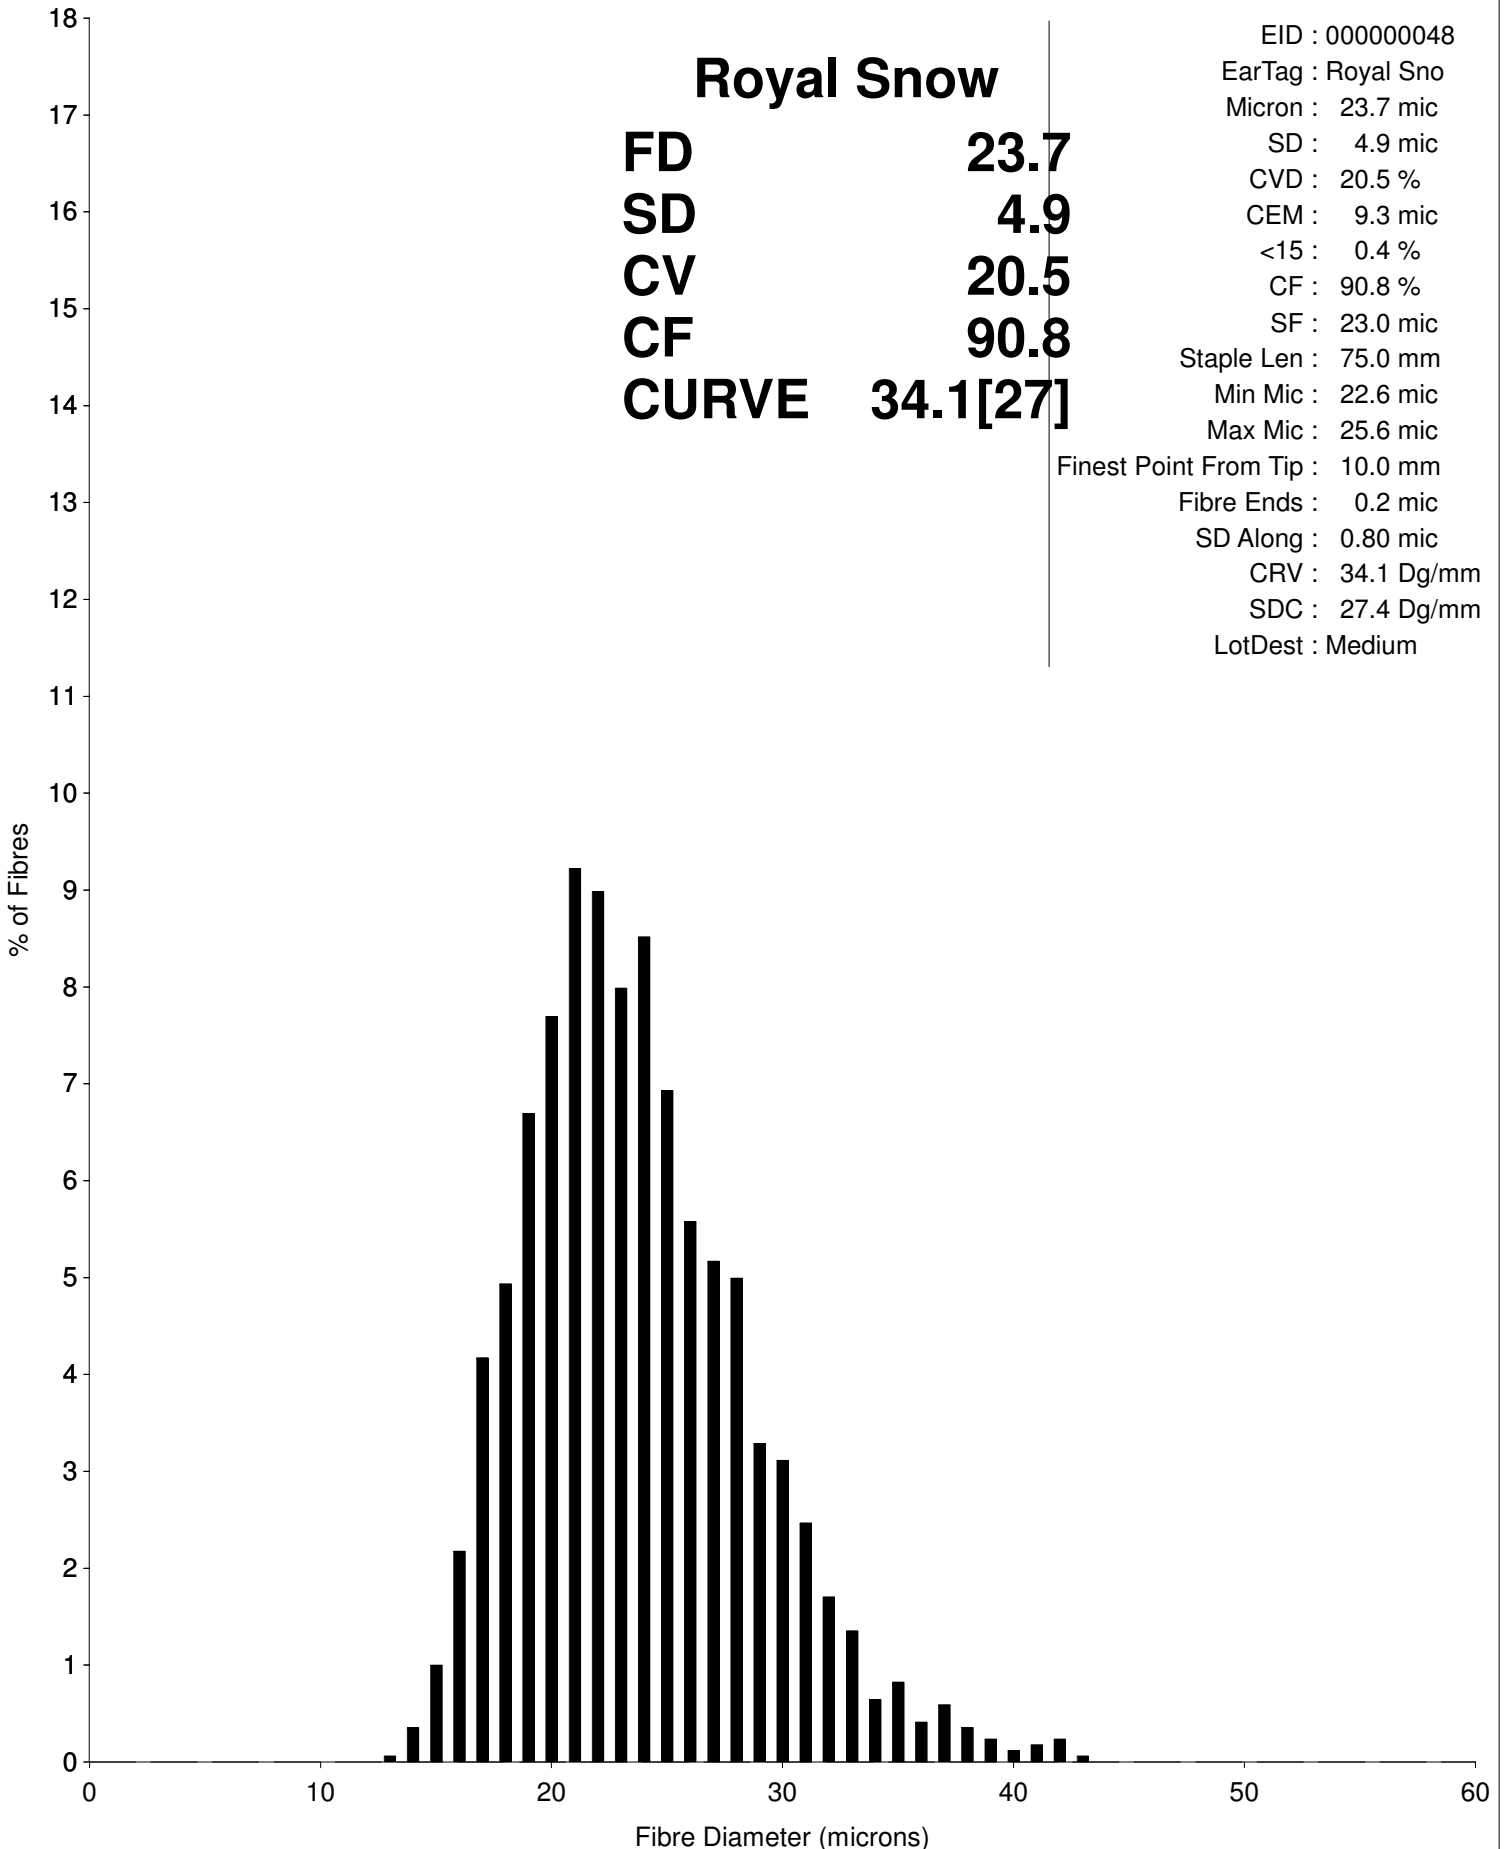

Job Details
OAZV

Reference: 0314 - 0314
Tested: Aug 10, 2023 -
Aug 20, 2023

Royal Snow

FD 23.7
SD 4.9
CV 20.5
CF 90.8
CURVE 34.1[27]

EID : 000000048
EarTag : Royal Sno
Micron : 23.7 mic
SD : 4.9 mic
CVD : 20.5 %
CEM : 9.3 mic
<15 : 0.4 %
CF : 90.8 %
SF : 23.0 mic
Staple Len : 75.0 mm
Min Mic : 22.6 mic
Max Mic : 25.6 mic
Finest Point From Tip : 10.0 mm
Fibre Ends : 0.2 mic
SD Along : 0.80 mic
CRV : 34.1 Dg/mm
SDC : 27.4 Dg/mm
LotDest : Medium

OFDA 2000 REPORT
Certified Alpaca Testing - Aug 2023 (1Records)

EID : 0000000
EarTag : Royal Sn
Micron : 23.7 mic
SD : 4.9 mic
CVD : 20.5 %
CEM : 9.3 mic
<15 : 0.4 %
CF : 90.8 %
SF : 23.0 mic
Staple Len : 75.0 mm
Min Mic : 22.6 mic
Max Mic : 25.6 mic
Finest Point From Tip : 10.0 mm
Fibre Ends : 0.2 mic
SD Along : 0.80 mic
CRV : 34.1 Dg/mm
SDC : 27.4 Dg/mm
LotDest : Medium